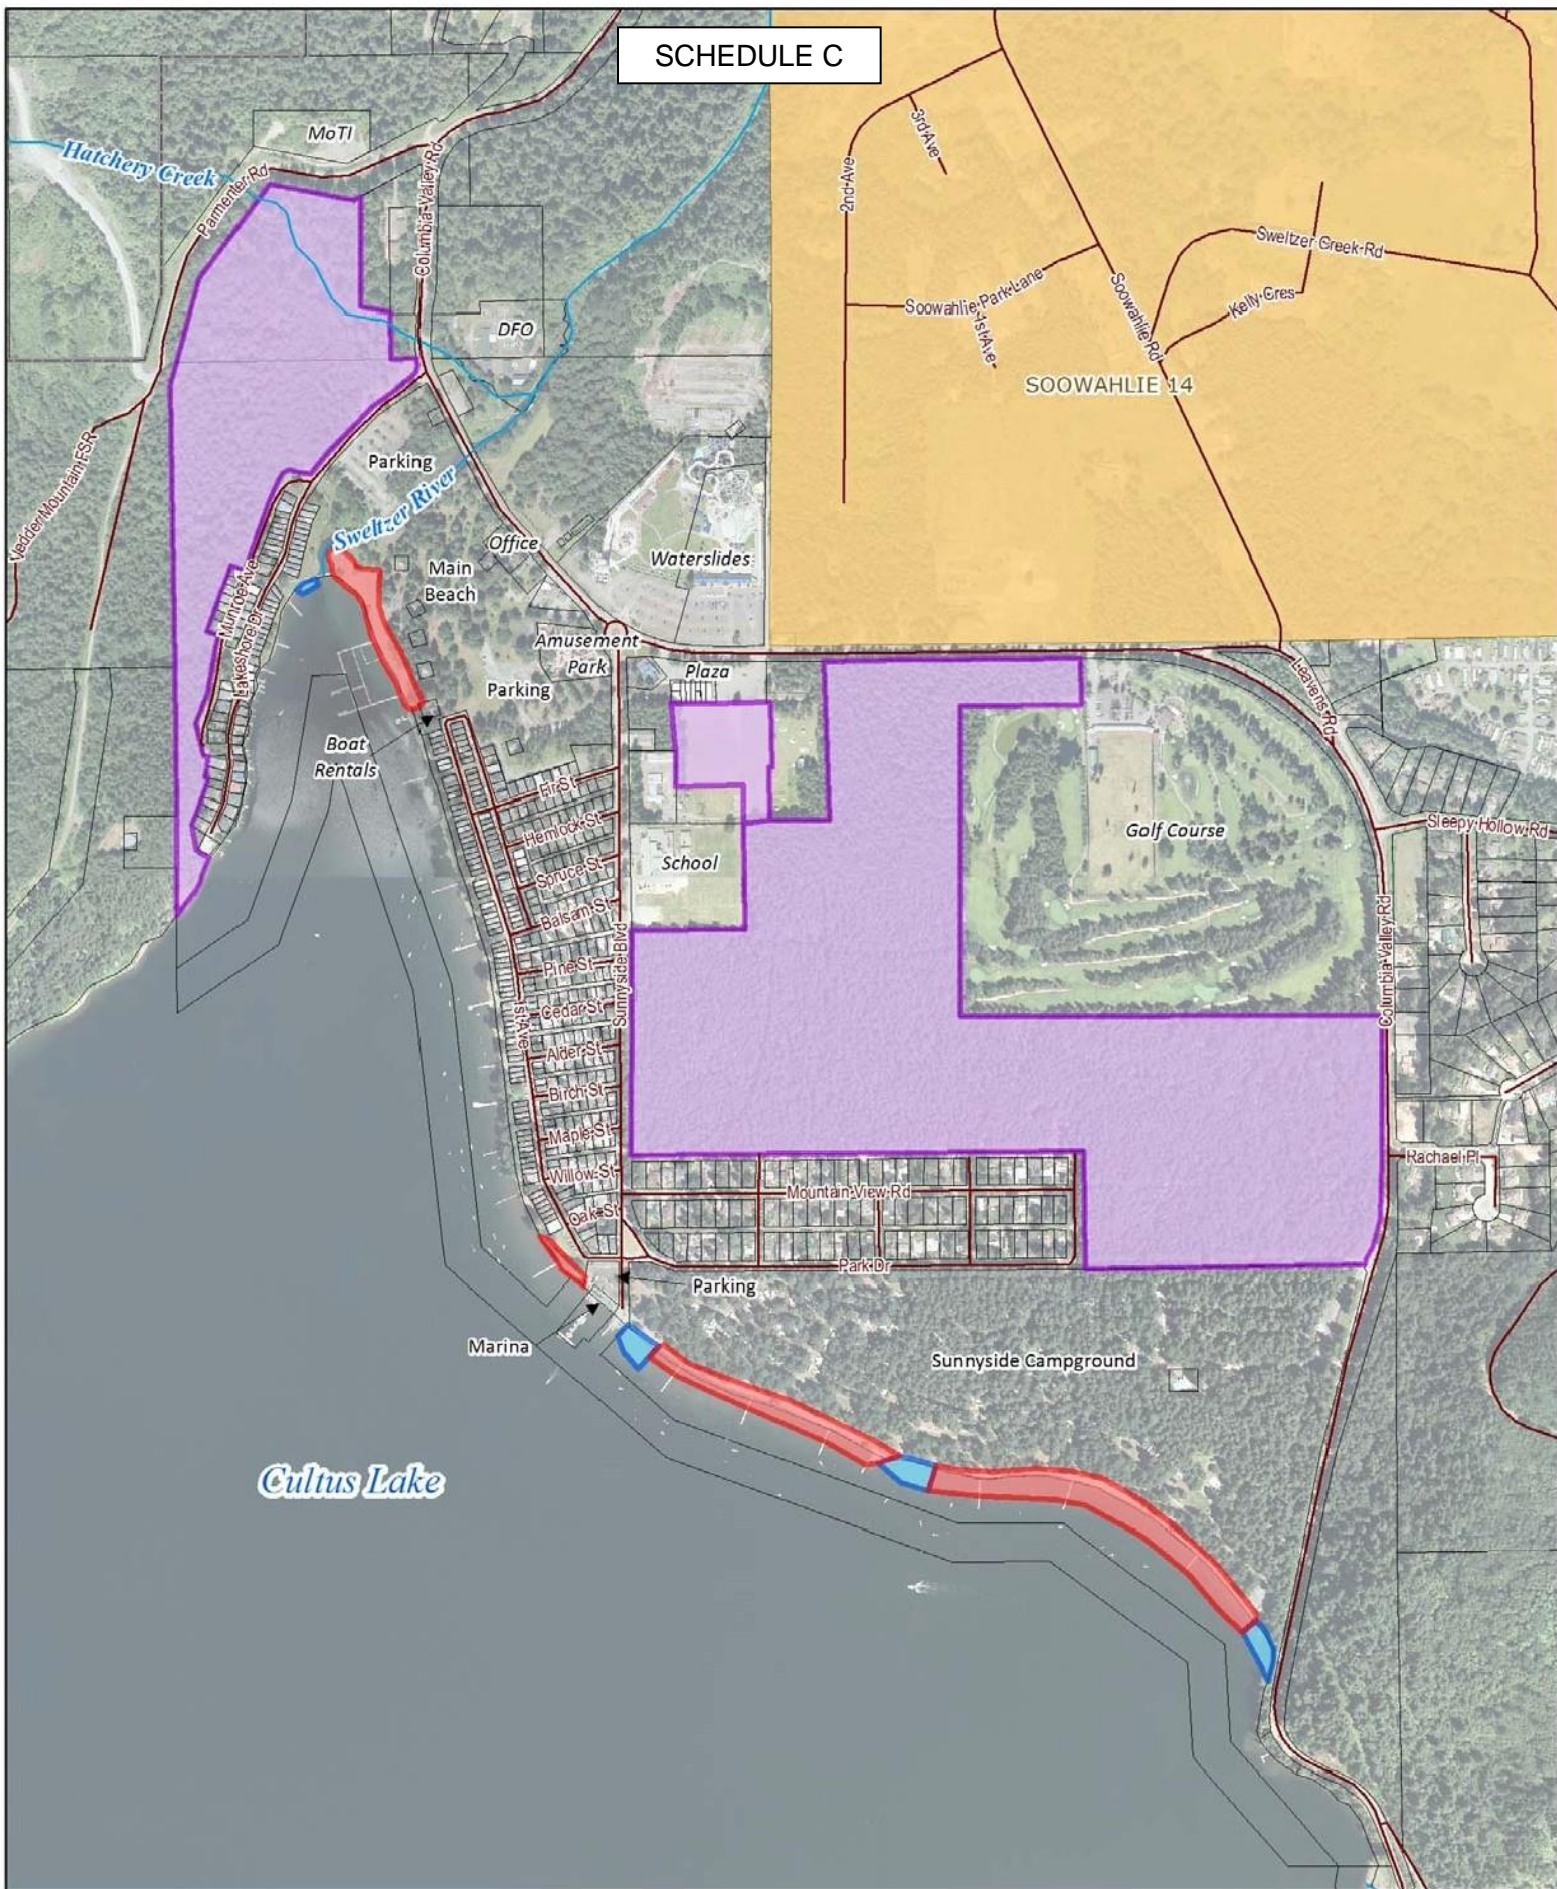

SCHEDULE C

**Cultus Lake Park Board
DOG MAP**

2016 Airphoto Courtesy of McElhanney

Dogs must be on leash except in the following locations

Swim Area Off Leash Area Dogs Not Allowed

100 200 400
Meters

Scale: 1:10,000
Map produced April 2018
For Information purposes only.