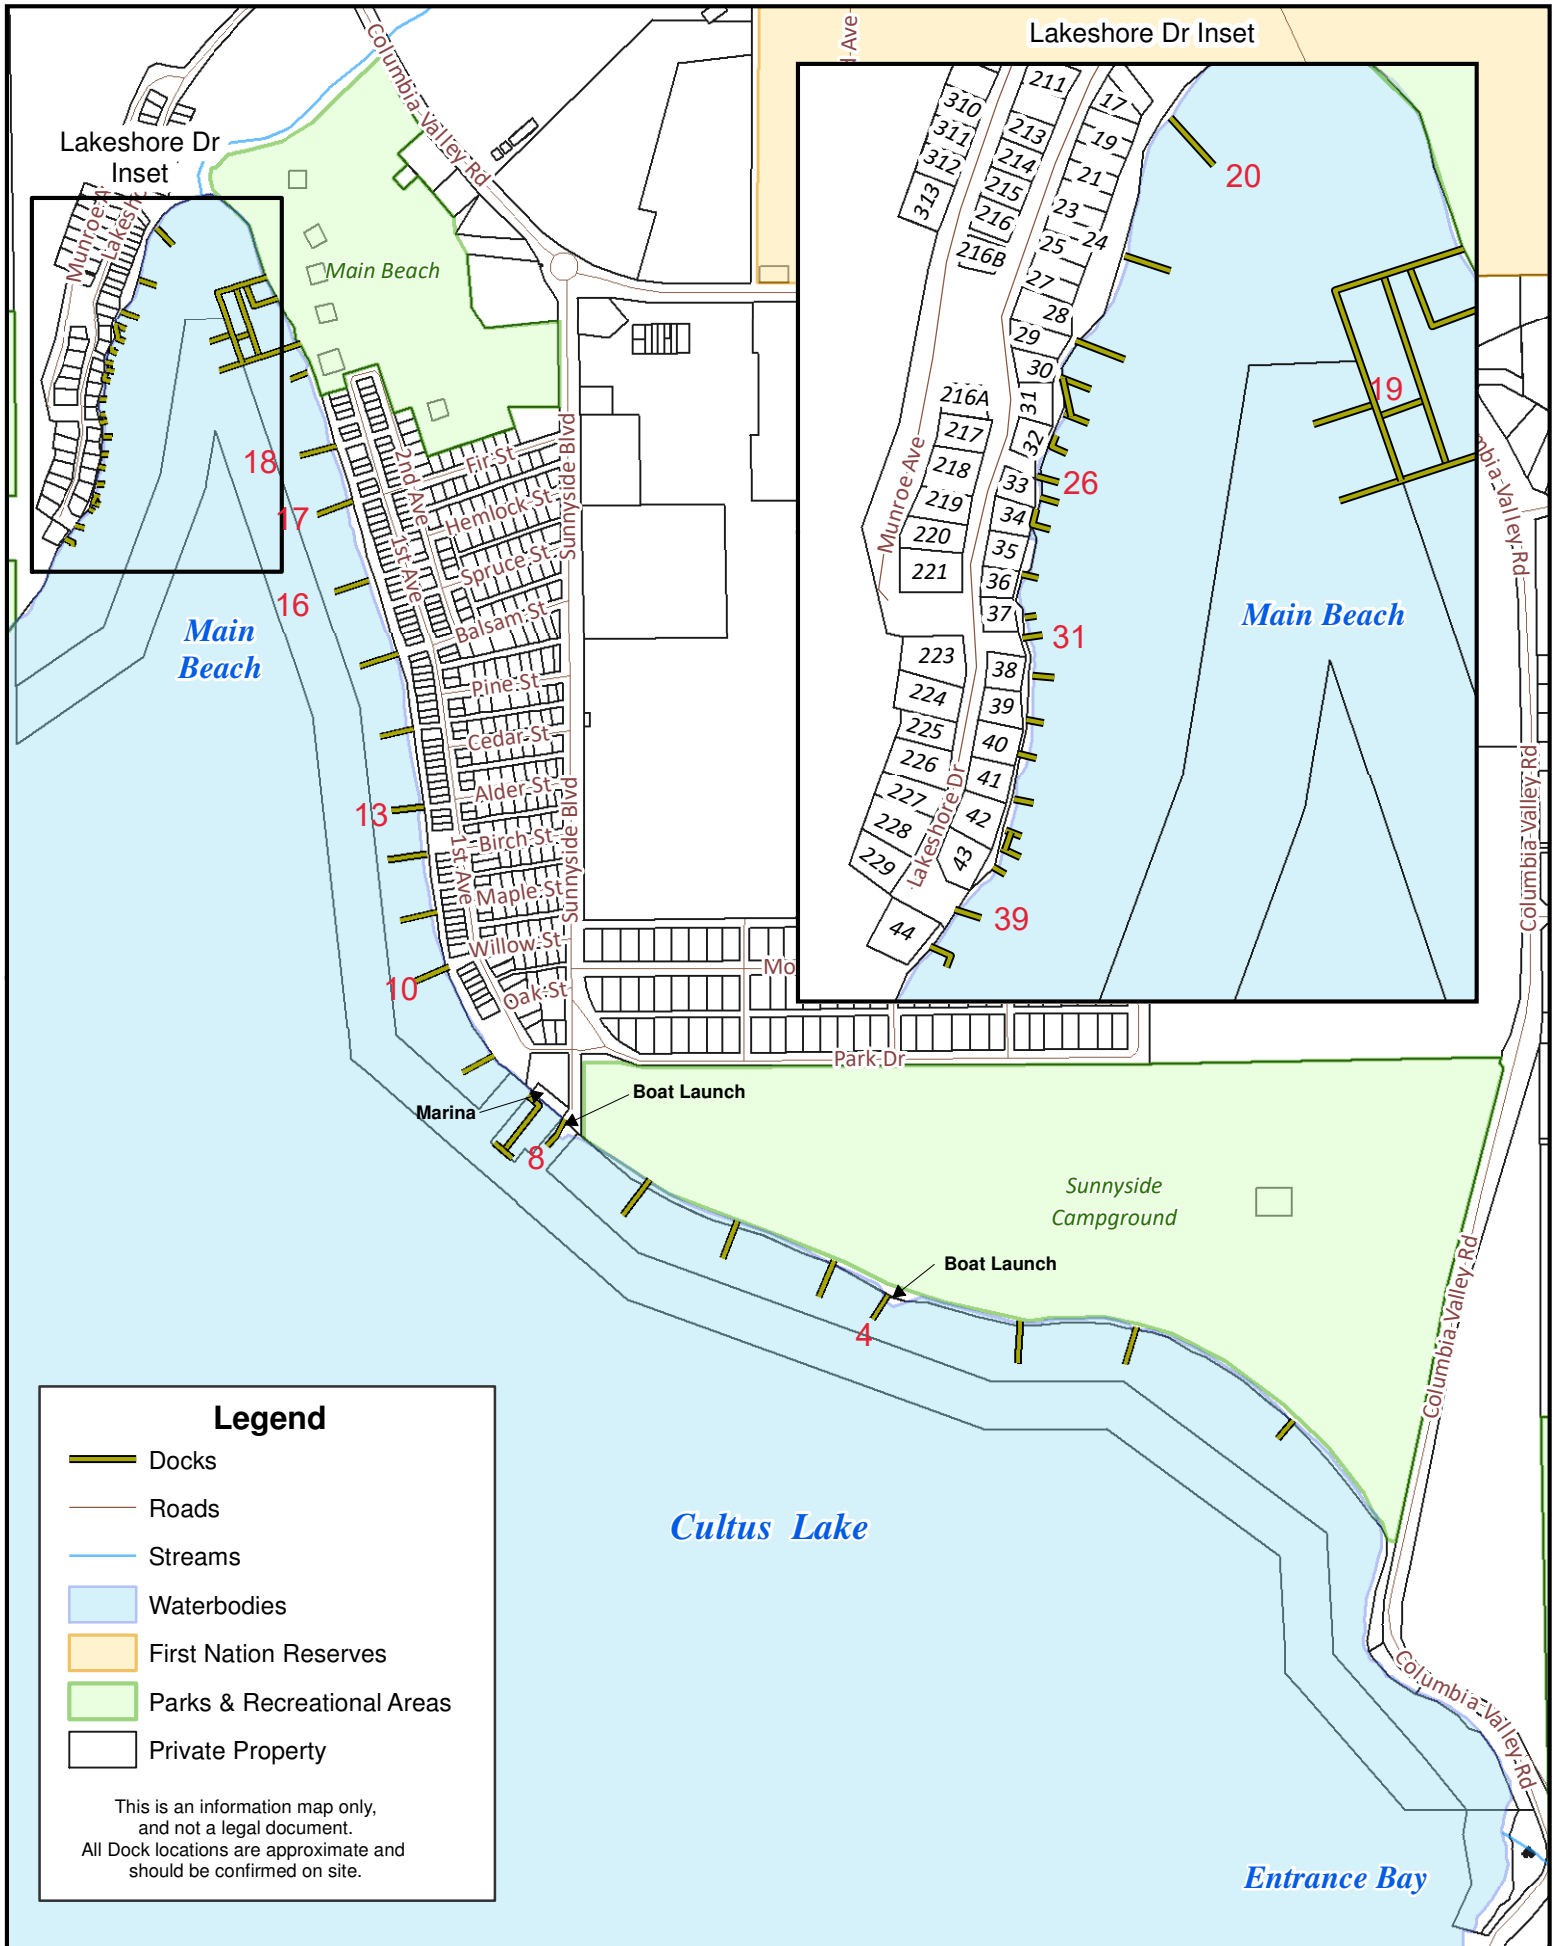

Cultus Lake Park Board Dock Map

Legend

-  Docks
-  Roads
-  Streams
-  Waterbodies
-  First Nation Reserves
-  Parks & Recreational Areas
-  Private Property

This is an information map only,
and not a legal document.
All Dock locations are approximate and
should be confirmed on site.